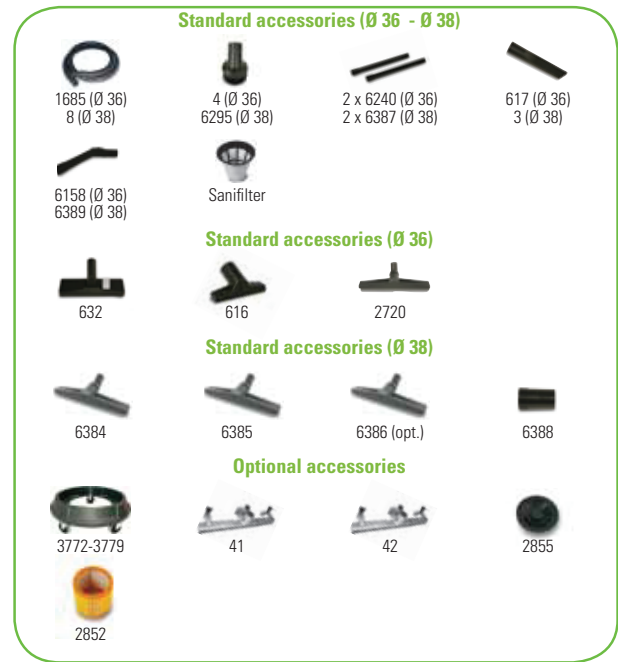

# ASPIRO Plast

## Features

- Suitable for wet and dry vacuuming
- Easy to clean
- Suitable for all uses
- Trolley for small surfaces
- Motors with double insulation
- Head with anti foam system
- Robust polypropylene tank
- Head with cable hook

Recyclable shockproof polypropylene plastic.

Trolley with four swivelling wheels for easy manoeuvring.

Equipped with standard Sanifilter.

Model	Applications	No. of motors	Max Power (W)	Supply (V/Hz)	Suction (mm/H <sub>2</sub> O)	Air flow (m <sup>3</sup> /h)	Tank capacity useful/total (l)	Tank	Noise level
ASPIRO 120 Plast	Dry	1	1000	250/50	2250	200	10/22	Pp	63
ASPIRO 150 Plast	Wet/Dry	1	1200	250/50	2450	200	17/27	Pp	65
ASPIRO 151 Plast	Wet/Dry	1	1200	250/50	2450	200	23/35	Pp	65
ASPIRO 730 Plast	Wet/Dry	2	2400	250/50	2550	400	48/72	Pp	68
ASPIRO 740 Plast	Wet/Dry	3	3300	250/50	2550	600	48/72	Pp	70