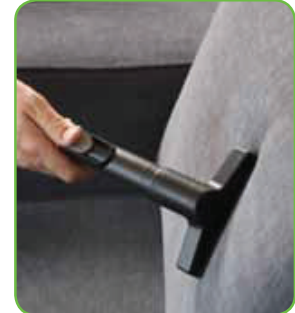

Model	Applications	No. of motors	Max Power (W)	Supply (V/Hz)	Suction (mm/H₂O)	Air flow (m³/h)	Tank capacity useful/total (l)	Tank	Noise level
ASPIRO 120 Plast	Dry	1	1000	250/50	2250	200	10/22	Pp	63
ASPIRO 150 Plast	Wet/Dry	1	1200	250/50	2450	200	17/27	Pp	65
ASPIRO 151 Plast	Wet/Dry	1	1200	250/50	2450	200	23/35	Pp	65
ASPIRO 730 Plast	Wet/Dry	2	2400	250/50	2550	400	48/72	Pp	68
ASPIRO 740 Plast	Wet/Dry	3	3300	250/50	2550	600	48/72	Pp	70