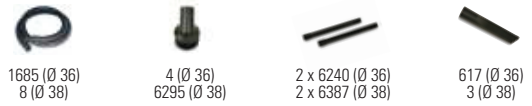

AMSTERDAM Plast

Standard accessories (Ø 36 - Ø 38)

Standard accessories (Ø 36)

Standard accessories (Ø 38)

Features

- Suitable for wet and dry vacuuming
- With single-stage motor
- Shockproof polypropylene tank, resistant to wear and easy to clean
- Trolley for small surfaces
- Head with anti foam system
- Suitable for all uses

Trolley with market type handle for easy manoeuvring.

Equipped with standard Sanifilter.

Trolley with swivelling wheels for easy manoeuvring.

Model	Applications	No. of motors	Max Power (W)	Supply (V/Hz)	Suction (mm/H ₂ O)	Air flow (m ³ /h)	Tank capacity useful/total (l)	Tank	Noise level
AMSTERDAM Plast 101 HP	Dry	1	1300	250/50	2970	210	07/15	Pp	63
AMSTERDAM Plast 115 HP	Wet/Dry	1	1500	250/50	2230	255	10/15	Pp	65
AMSTERDAM Plast 315 HP	Wet/Dry	1	1500	250/50	2230	255	15/23	Pp	65
AMSTERDAM Plast 429 HP	Wet/Dry	2	2800	250/50	2230	510	41/62	Pp	68